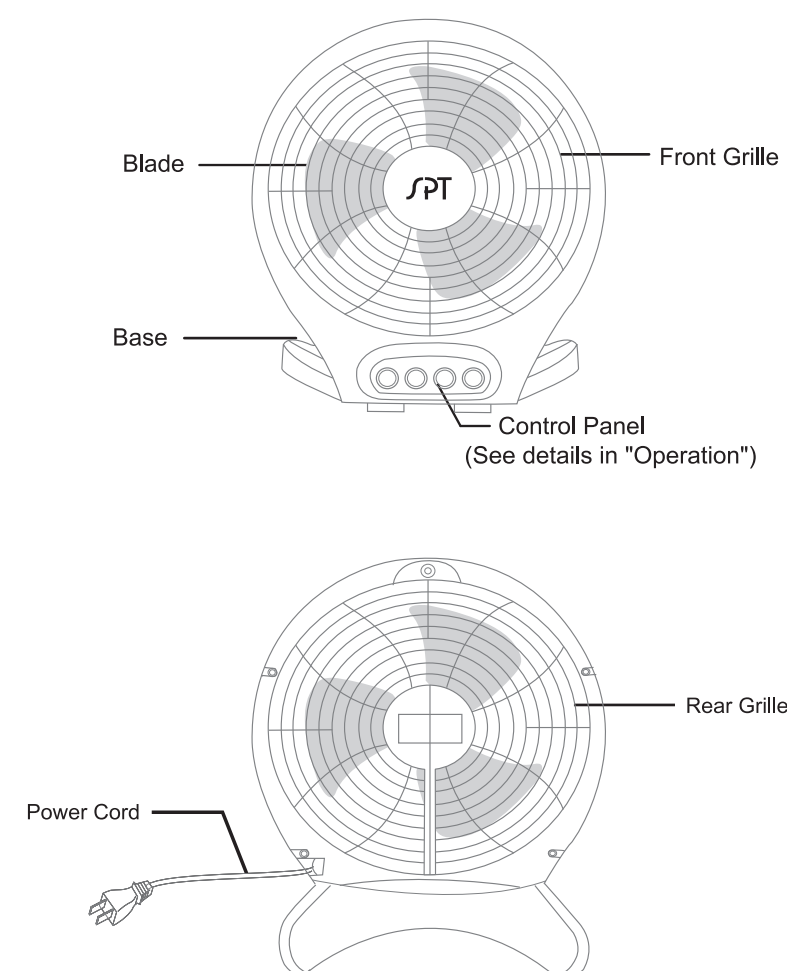

CLEANING THE UNIT

WARNING: To avoid serious injury from electric shock, the unit must be turned OFF and unplugged from the power outlet prior to any cleaning operation.

1. Turn the unit OFF and unplug the power cord from power outlet.
2. Clean unit with a moistened soft cloth only. DO NOT pour or splash water on the unit or use any abrasive type cleaner on it. Clean all external surfaces, especially the air intake grilles and air outlet.
1. Reposition the unit, plug power cord into power outlet and turn ON.

TECHNICAL SPECIFICATIONS

Model	SF- 0702	SF- 0703
Length	11.46in.	11.46in.
Width	9.76in.	9.76in.
Height	3.70in.	3.70in.
Weight	2.06lbs.	2.09lbs.
Input voltage	120 volts AC, 60Hz	120 volts AC, 60Hz

CUSTOMER ASSISTANCE LINE

If you experience a problem, please see the warranty for information. Please DO NOT attempt to repair this unit yourself. Doing so, will void your warranty and could cause damage to the fan or personal injury to yourself. If you have any questions concerning this appliance, please call: 1-909-468-5288

YOUR GUARANTEE

If this product is found to be faulty as a result of faulty materials or workmanship within one year from date of purchase, it will be repaired free of charge.

This guarantee is subject to the following terms:
Sunpentown must be notified of the fault.

Proof of purchase must be presented to Sunpentown's nominated representative.

The warranty will be void if the product is modified, misused or repaired by an unauthorized person.

The warranty after repair will not be extended beyond the original one-year period.

All replacement parts will be new or reconditioned.

Parts, which are replaced, become the property of Sunpentown.

The warranty applies for the use of the product in the USA only.

What is NOT COVERED: